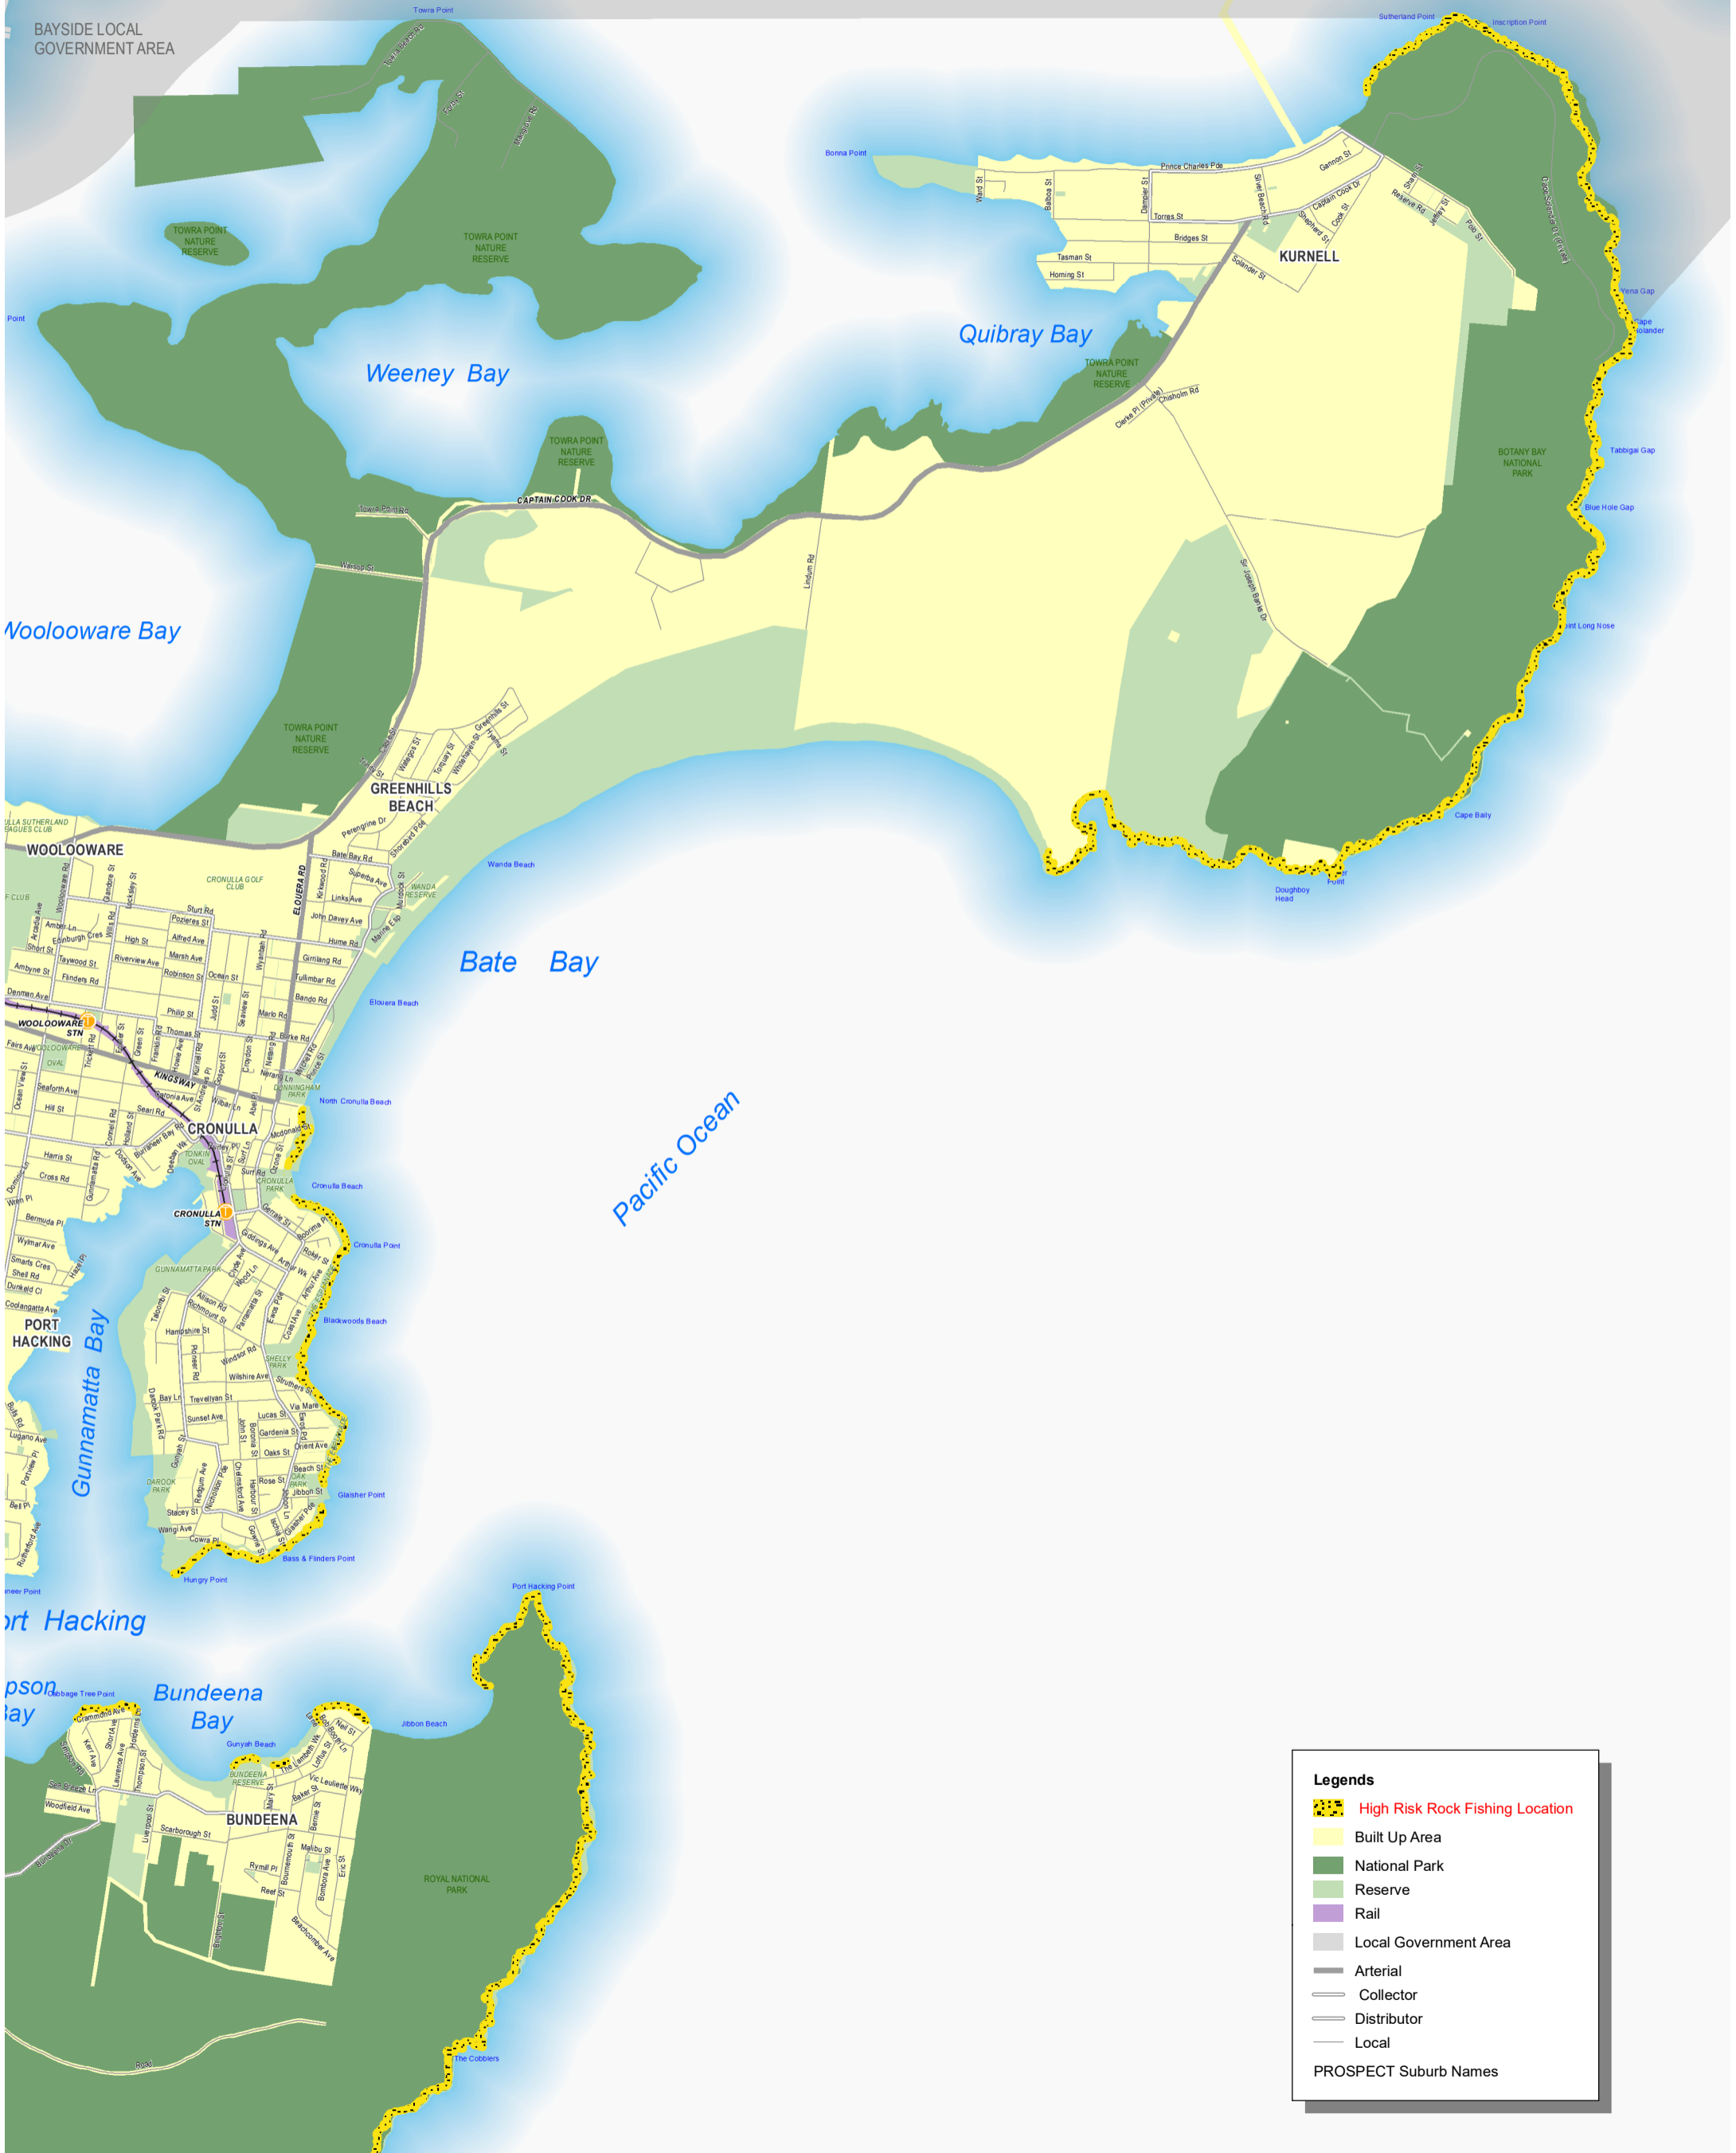

SUTHERLANDSHIRE

HIGH RISK ROCK FISHING LOCATION

1:31,500

0 200 400 600 800 m @ A3

Legends

- High Risk Rock Fishing Location
- Built Up Area
- National Park
- Reserve
- Rail
- Local Government Area
- Arterial
- Collector
- Distributor
- Local
- PROSPECT Suburb Names